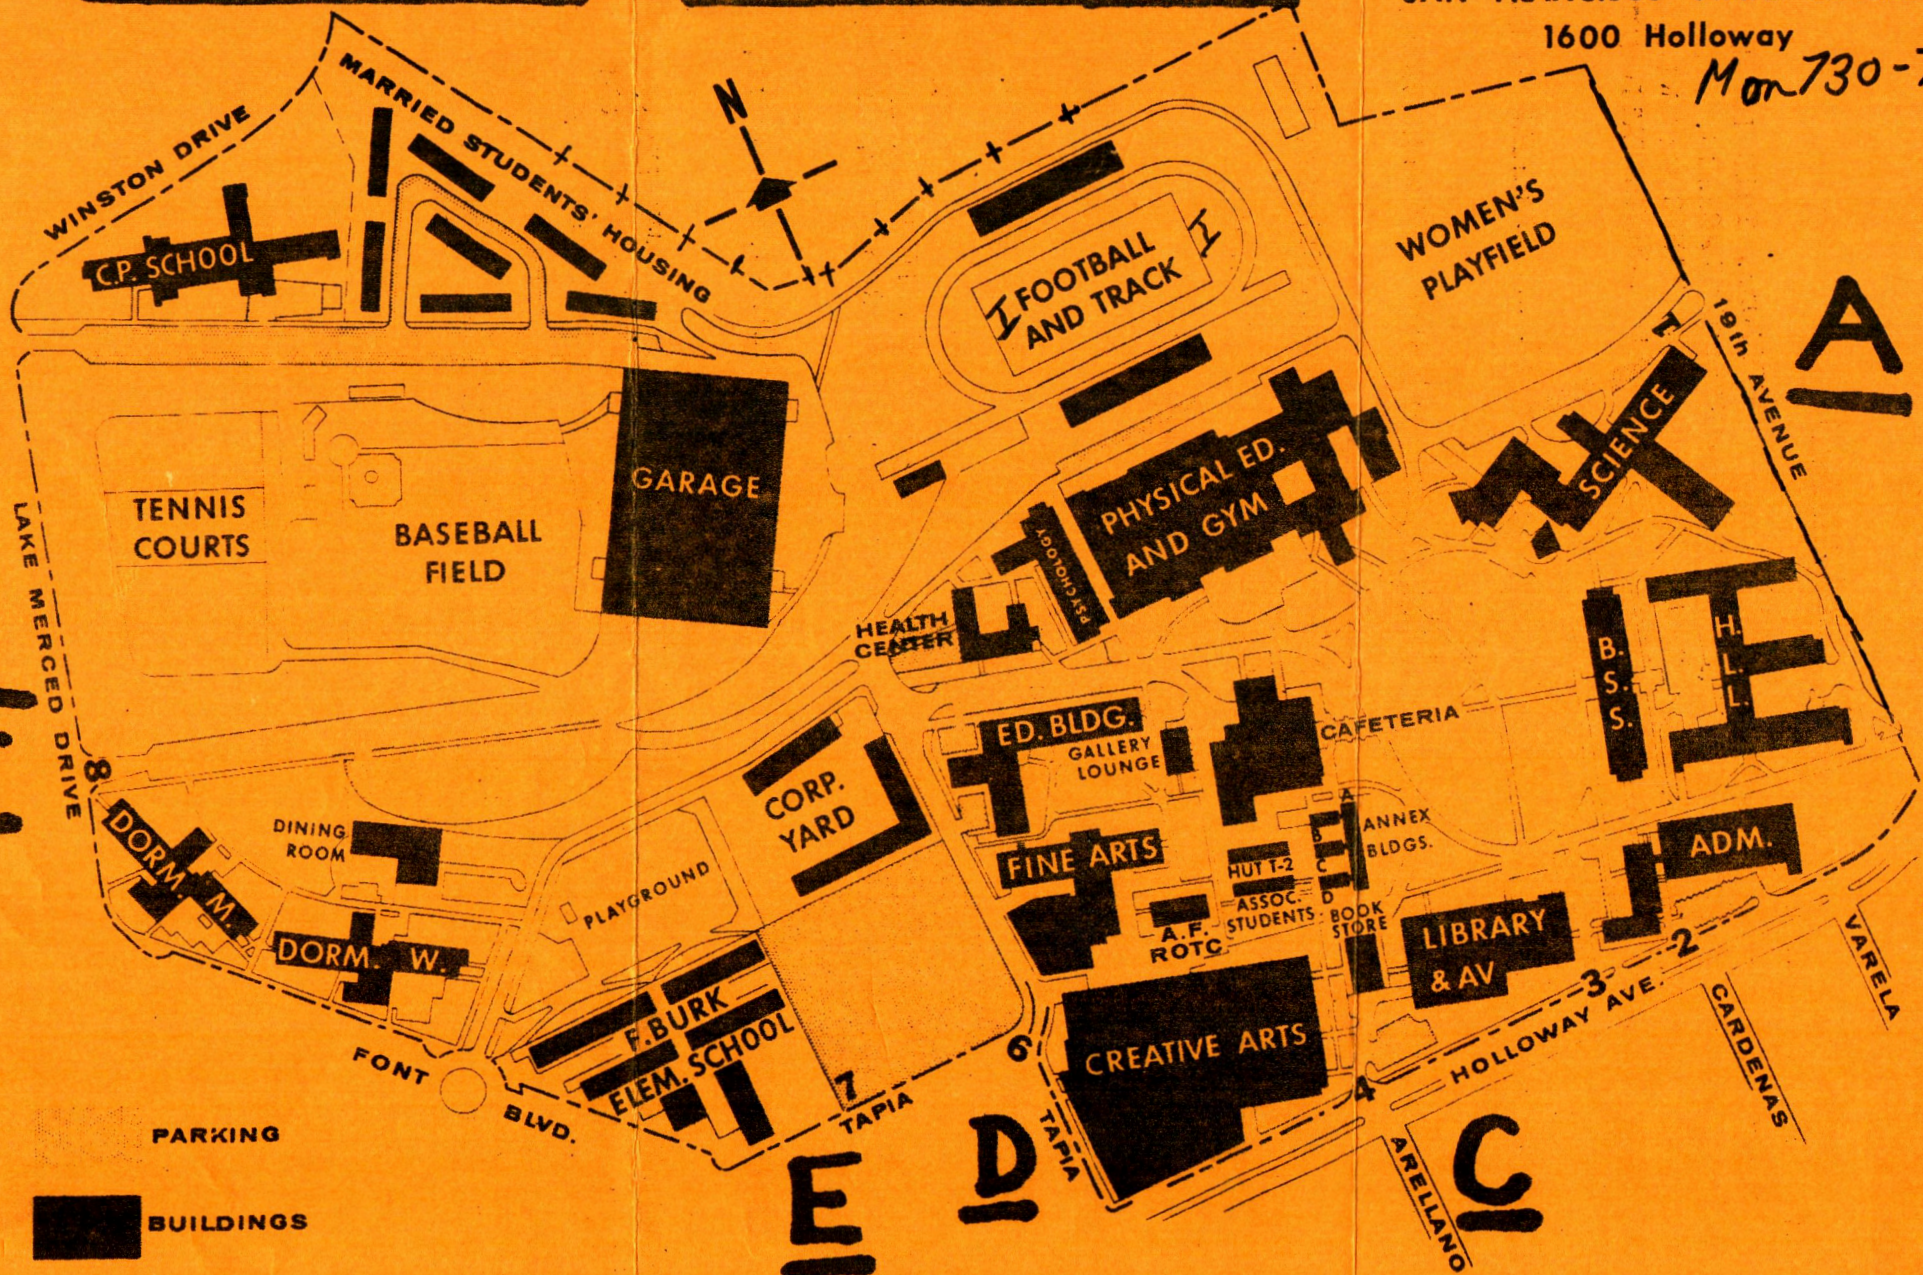

PICKET STATIONS

AFT PICKET
LINES JAN 1969

SAN FRANCISCO STATE COLLEGE

1600 Holloway

Mon 730-730

PARKING

BUILDINGS

F