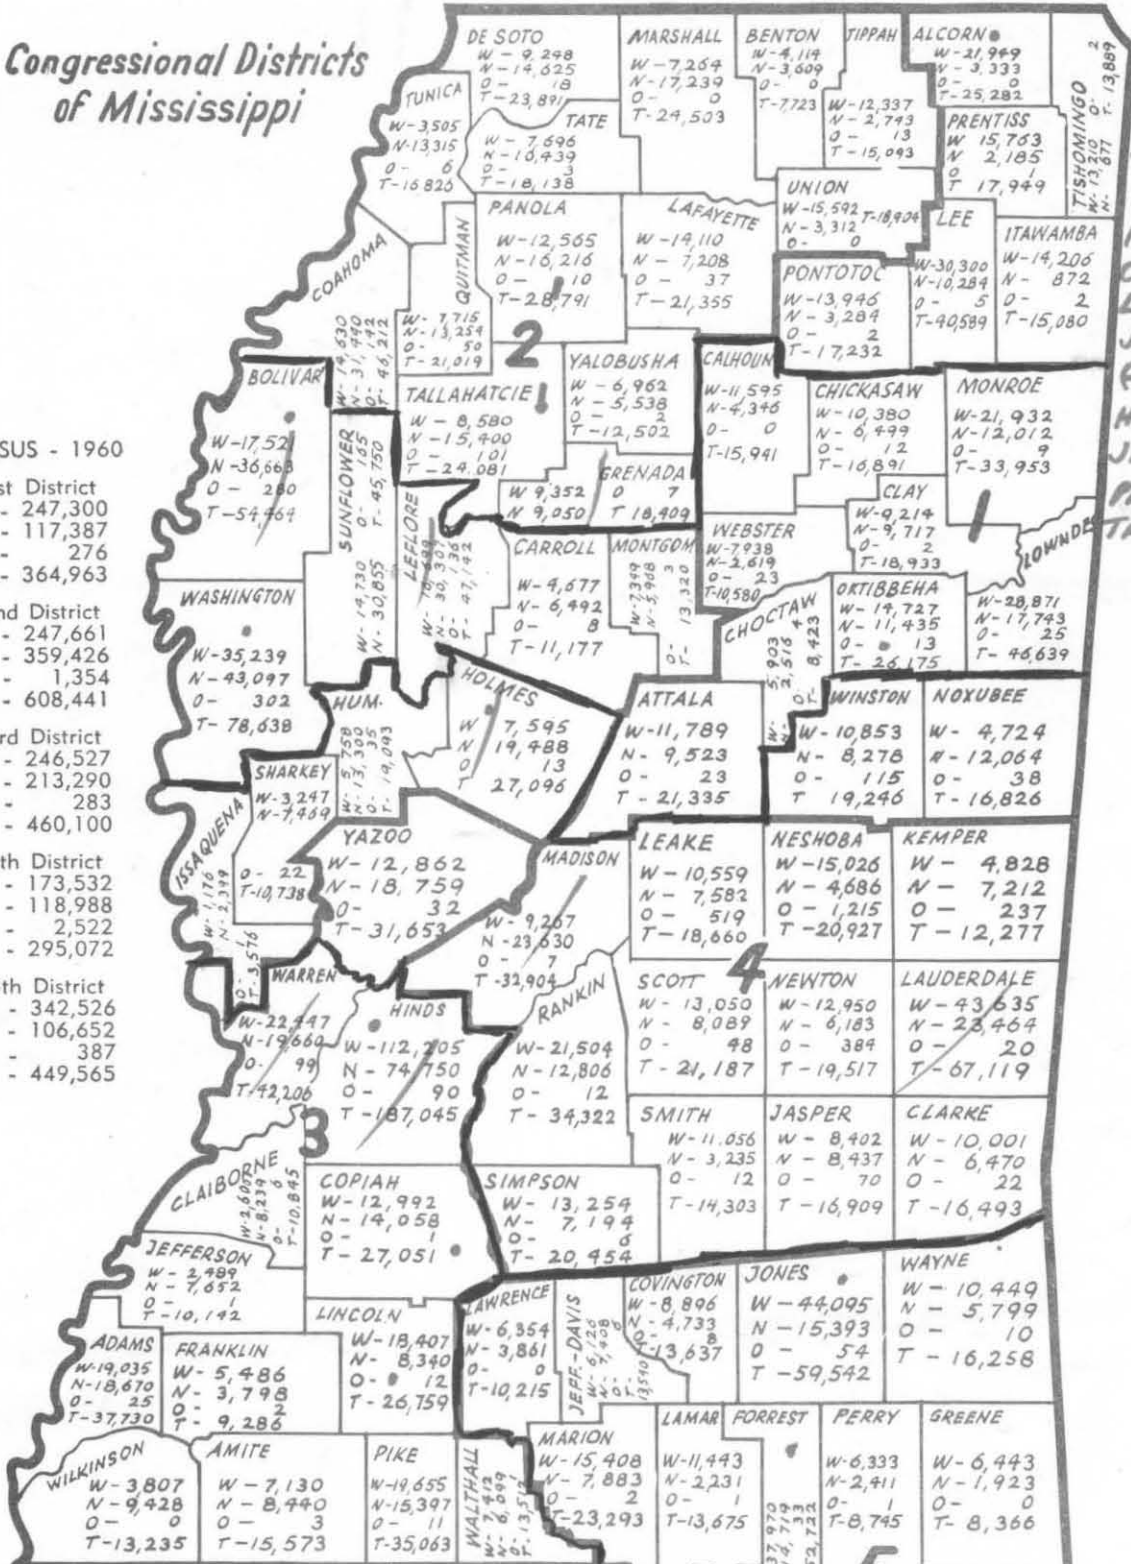

# Congressional Districts of Mississippi

CENSUS - 1960

1st District  
 W - 247,300  
 N - 117,387  
 O - 276  
 T - 364,963

2nd District  
 W - 247,661  
 N - 359,426  
 O - 1,354  
 T - 608,441

3rd District  
 W - 246,527  
 N - 213,290  
 O - 283  
 T - 460,100

4th District  
 W - 173,532  
 N - 118,988  
 O - 2,522  
 T - 295,072

5th District  
 W - 342,526  
 N - 106,652  
 O - 387  
 T - 449,565

## 1960 CENSUS MISSISSIPPI

WHITE - 1,257,546  
 NEGRO - 915,743  
 OTHER - 4,852  
 TOTAL - 2,178,141

26  
 28 104  
 8  
 2

5,531