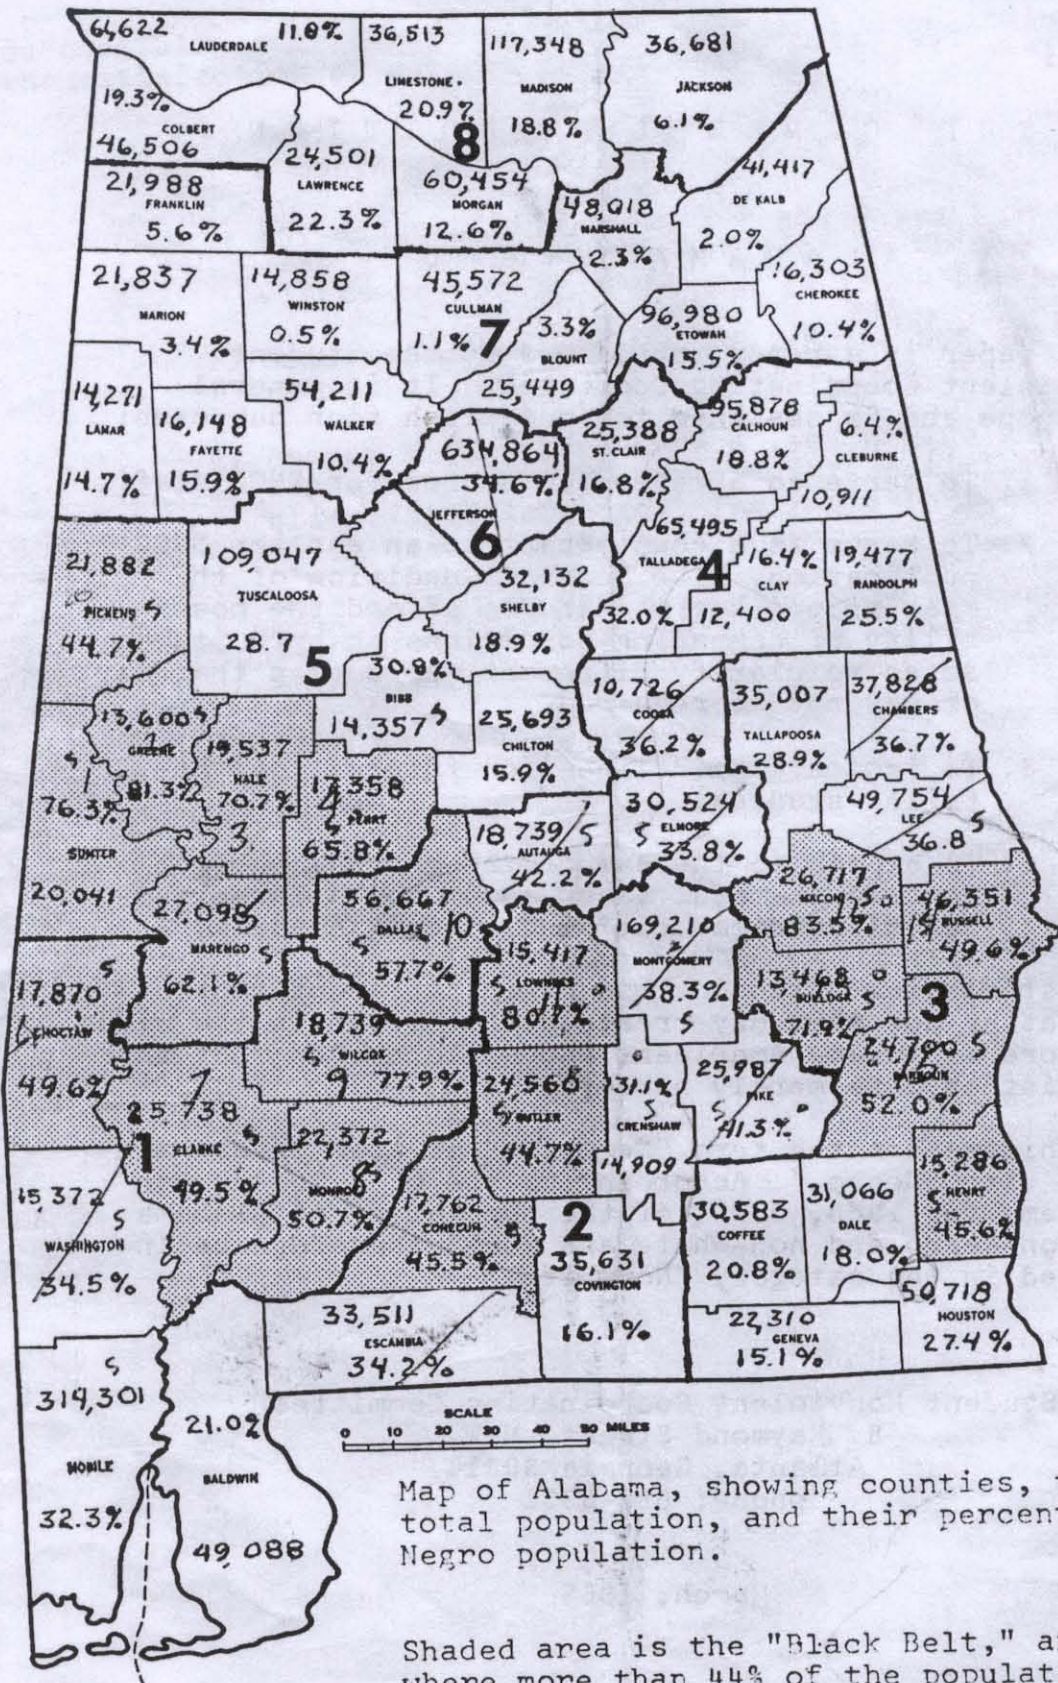

ALABAMA

Map of Alabama, showing counties, their total population, and their percent Negro population.

Shaded area is the "Black Belt," an area where more than 44% of the population of the counties is Negro. Congressional Districts are outlined with heavy lines.